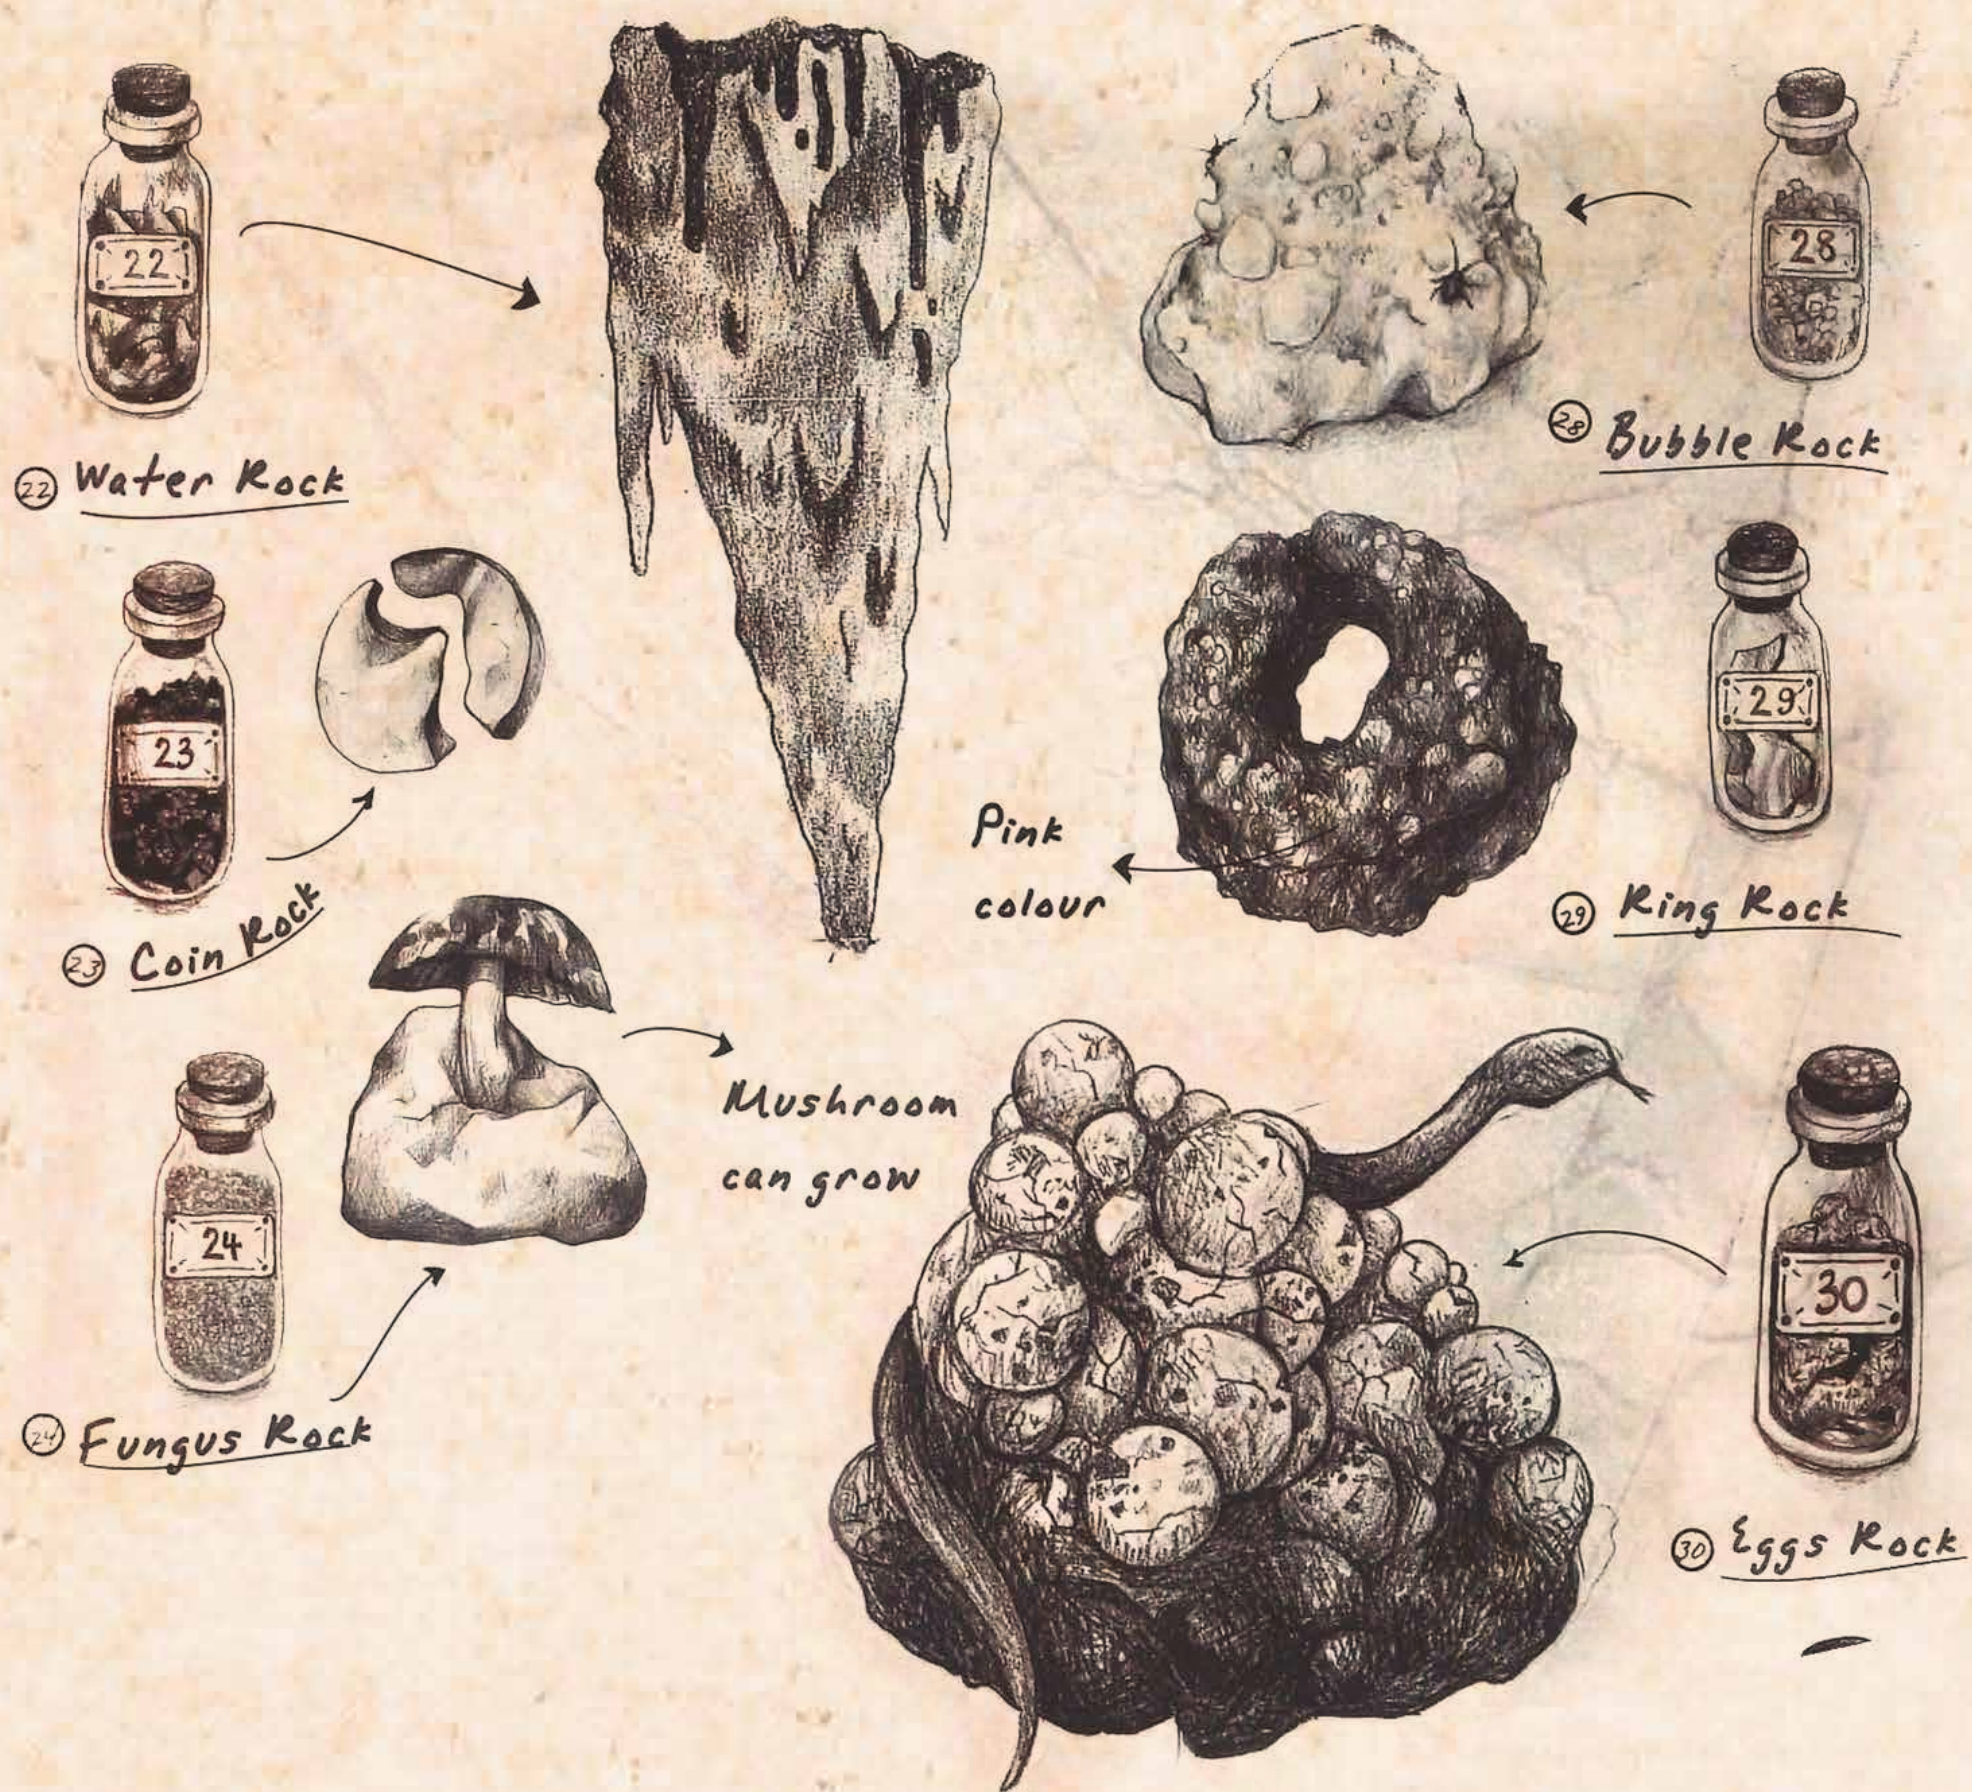

CLEAR AND CLASSIC

SCARLET COLADA | 148

Plantation 3* Clarified Pina Colada
Coconut Milk Punch, Perrier-Jouët

FAIRYTALE MOJITO | 148

Redistilled Mint Black Tot Rum, Clarified Lime, Soda

AMY'S APPEAL | 148

Grey Goose, FAIR Passion Fruit, Vanilla,
Citrus, Perrier-Jouët