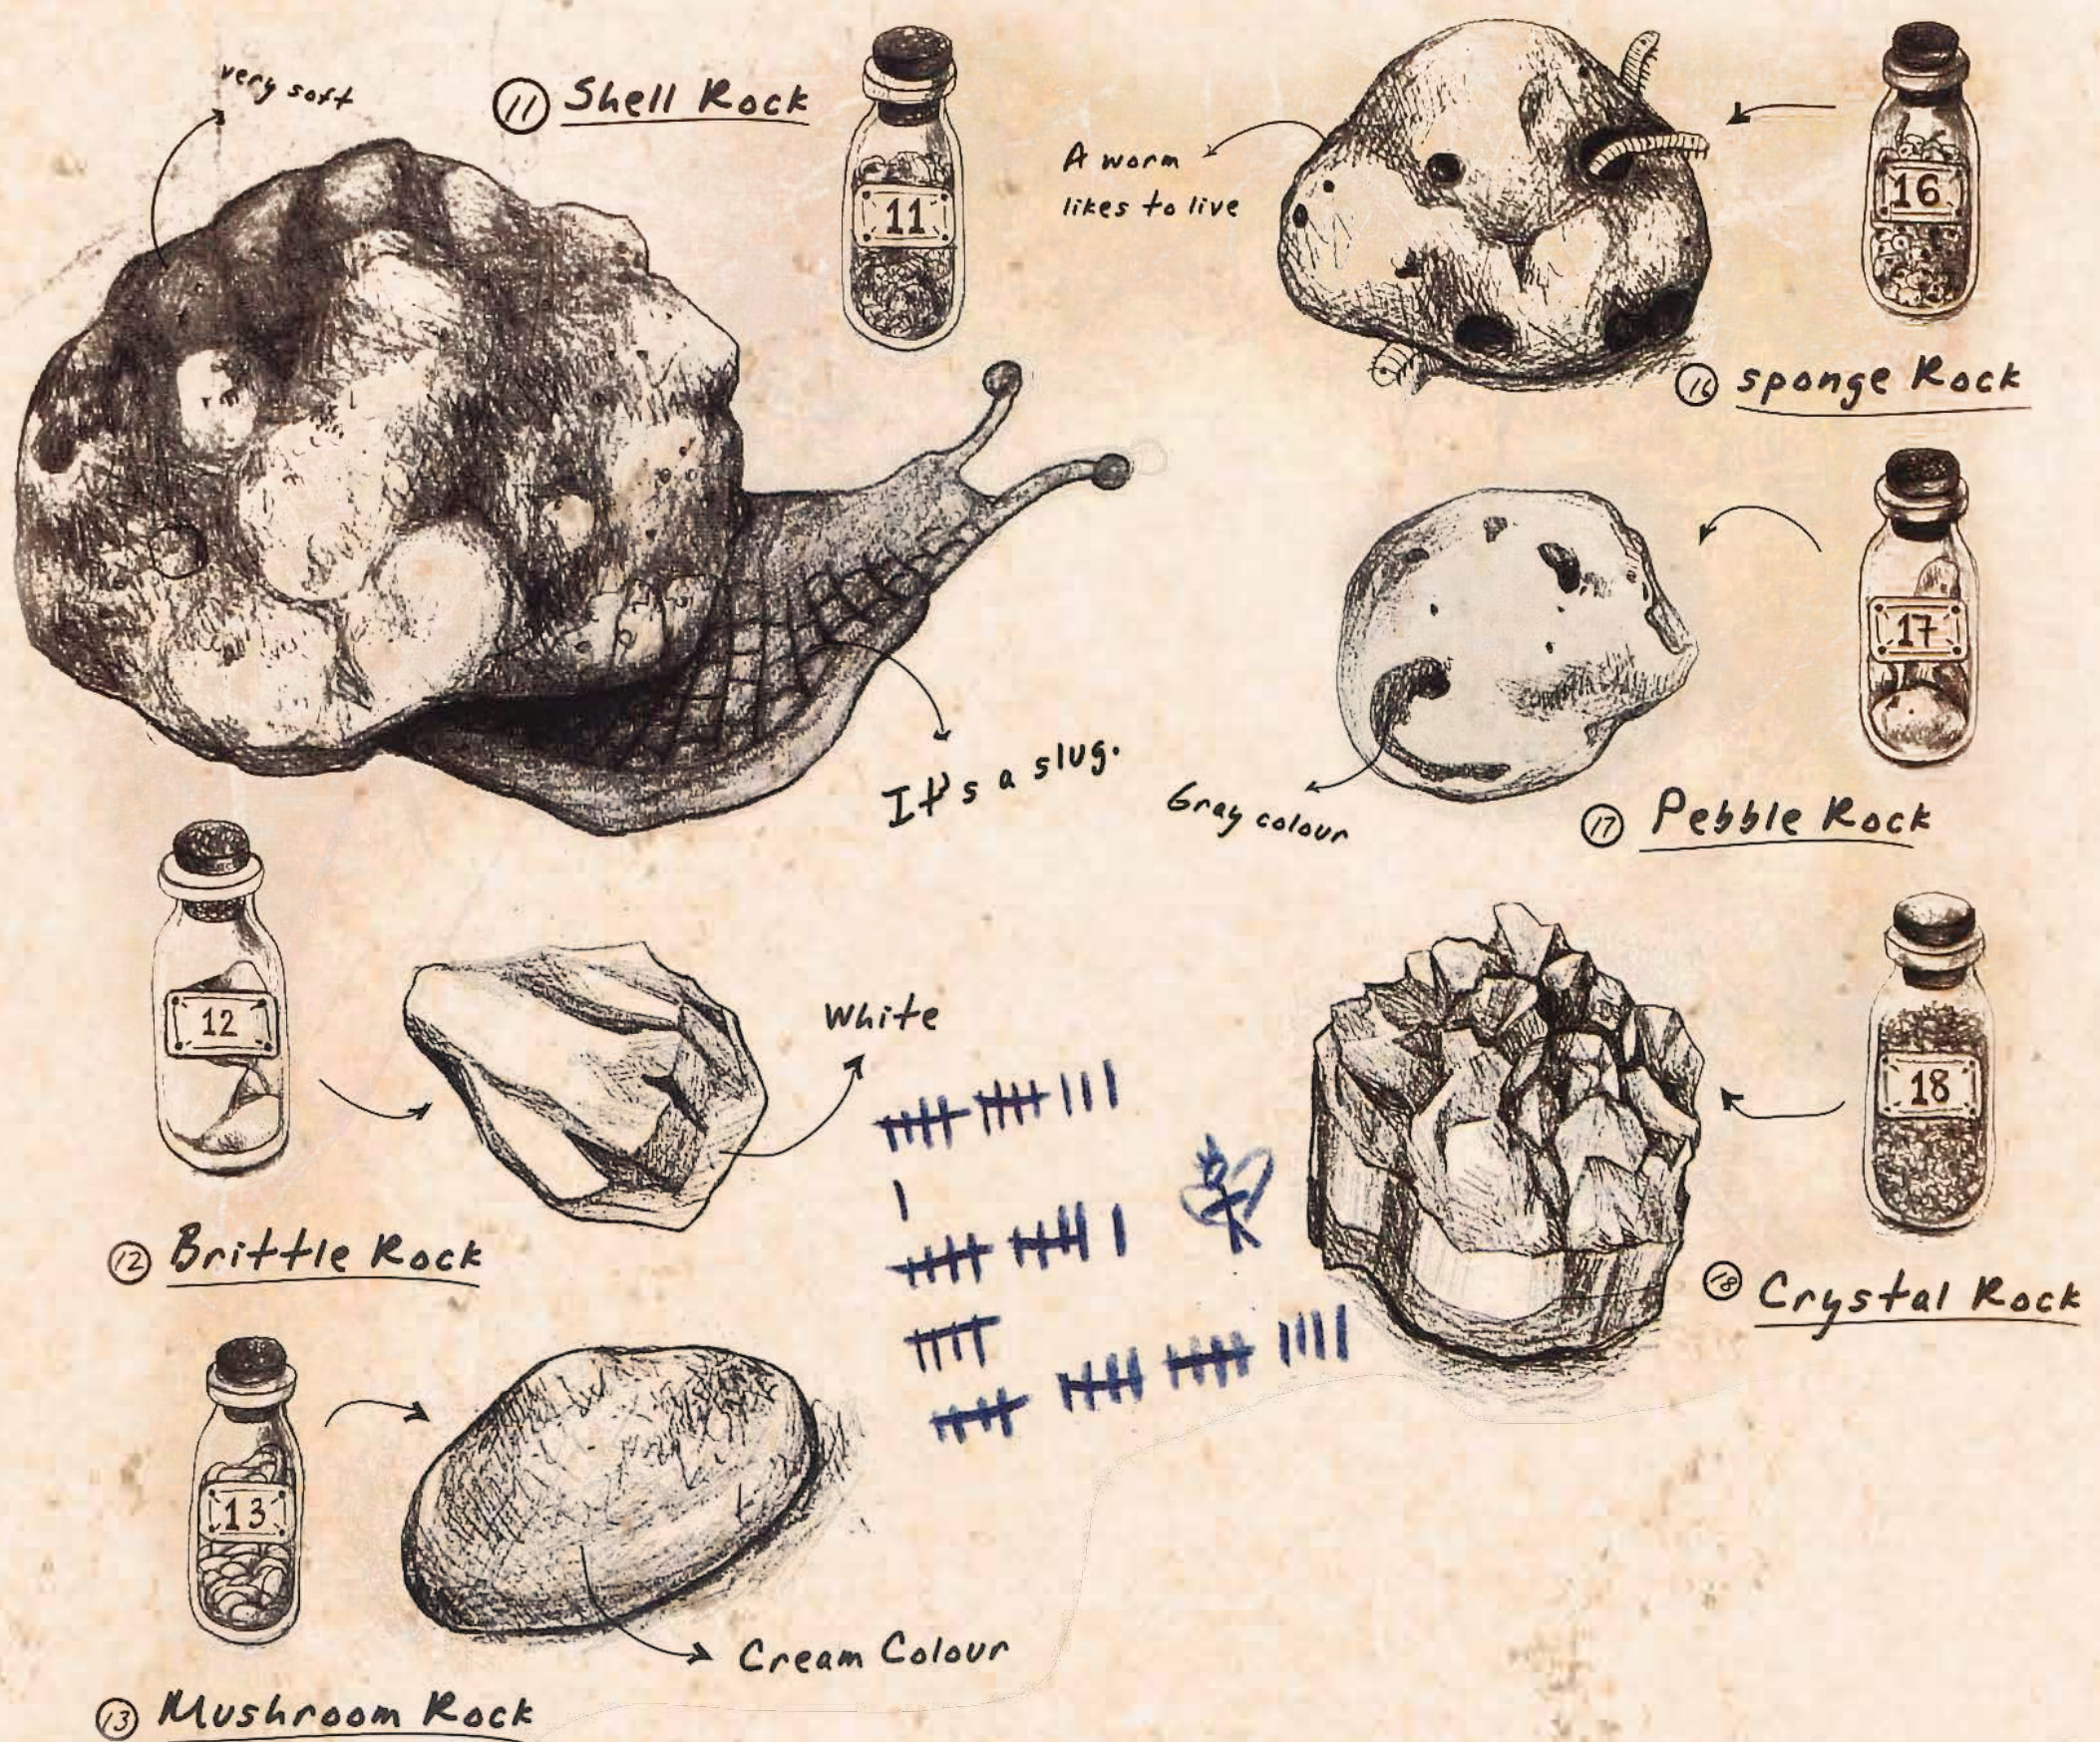

CLASSIC WITH A TWIST

LILY BLUE | 148

Tequila Ocho, Siete Misterios Doba Yej Mezcal, Cointreau, Lime, Blue Spirulina, Smoked Sea Salt, Red Salt & Grilled Spiced Salt

MINER'S ELIXIR | 148

Nikka Coffey Gin/Vodka, Fino Sherry, Manchino Bianco, Orange Bitters

GUNNAR THE GROUCH | 148

NIP Gin, Peddler Salted Plum, Ratafia Rossi la Rossa, Homemade Bitter Blend, Mancino Rosso, Porcini, Sandalwood